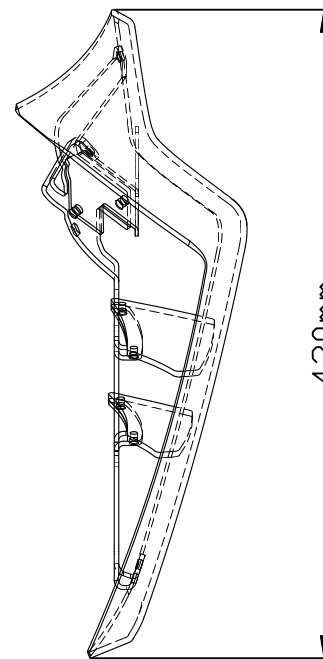

RIGHT SPOILER

LEFT SPOILER

	PROJECT NAME: DOWNFORCE NAKED SPOILERS FOR YAMAHA MT09 '21-		REF: 20647	
	Version:		DIN-A4	Hoja : 1/1
DRAWN BY: VANESA LUNA	Description:		MATERIAL: CN / TPU	
DATE: 29/10/2021			THICKNESS: 4mm / -	
SCALE: 1/5			VISOR Nº:	DEFLECTOR:
			DIFFERENCE TO ORIGINAL:	