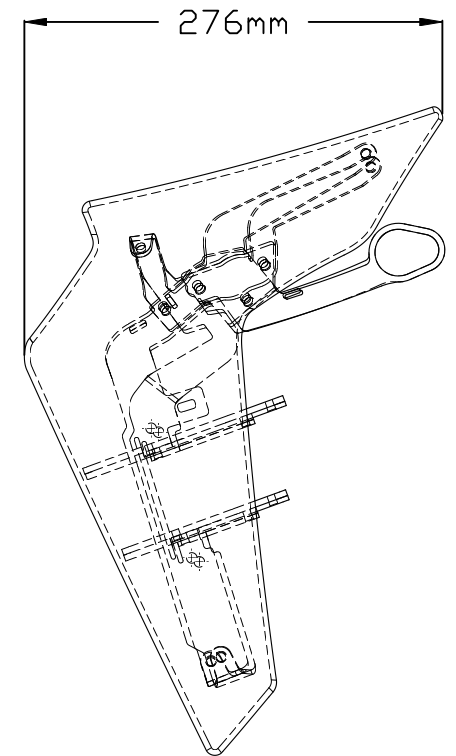

RIGHT SPOILER

LEFT SPOILER

	PROJECT NAME: DOWNFORCE NAKED SPOILERS FOR YAMAHA MT09 '21-		REF: 20647	
	Version:		DIN-A4	Hoja : 1/1
DRAWN BY: VANESA LUNA	Description:		MATERIAL: CN / TPU	
DATE: 29/10/2021			THICKNESS: 4mm / -	
SCALE: 1/5			VISOR Nº:	DEFLECTOR:
			DIFFERENCE TO ORIGINAL:	