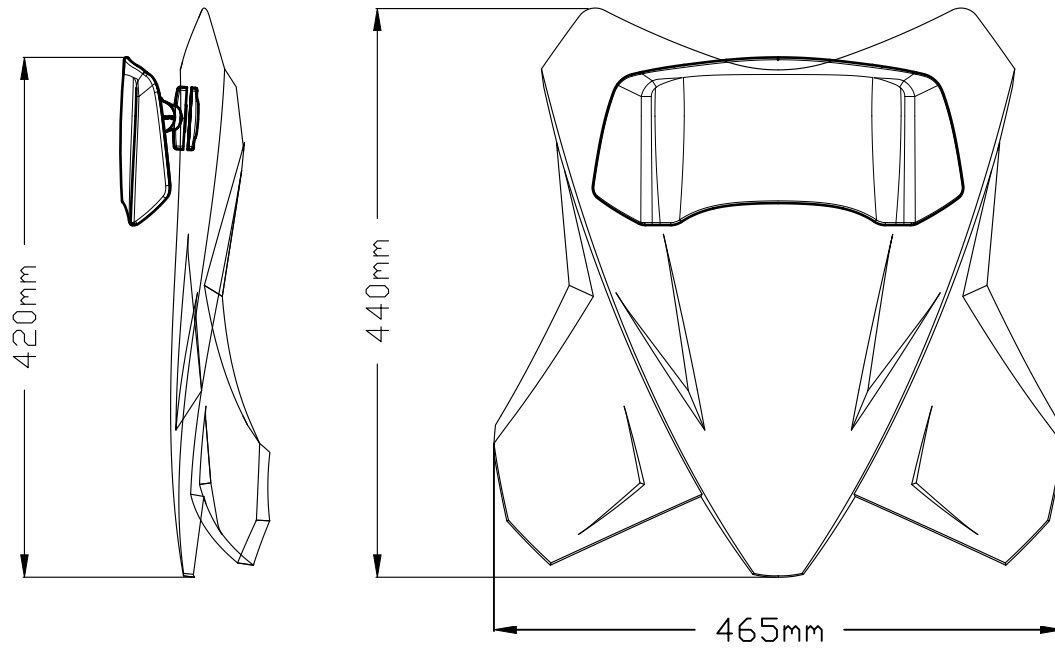

TOURING SCREEN WITH VISOR AT LOWER POSITION

TOURING SCREEN WITH VISOR AT UPPER POSITION

	<p><b>PROJECT NAME:</b> TOURING SCREEN WITH VISOR FOR KTM 1290 SUPERADVENTURE R/S '21-</p>	<p>REF: 20586</p>	
	<p>Version:</p>	<p>DIN-A4</p>	<p>Hoja : 1/1</p>
<p>DRAWN BY: VANESA LUNA</p>	<p>Description:</p>	<p>MATERIAL: CN 4</p>	<p>THICKNESS: 4mm</p>
<p>DATE: 06/09/2021</p>		<p>VISOR :MULTI-ADJUSTABLE VISOR 2.0</p>	
<p>SCALE: 1:6</p>		<p>DIFFERENCE TO OEM SCREEN: <b>+55mm</b></p>	