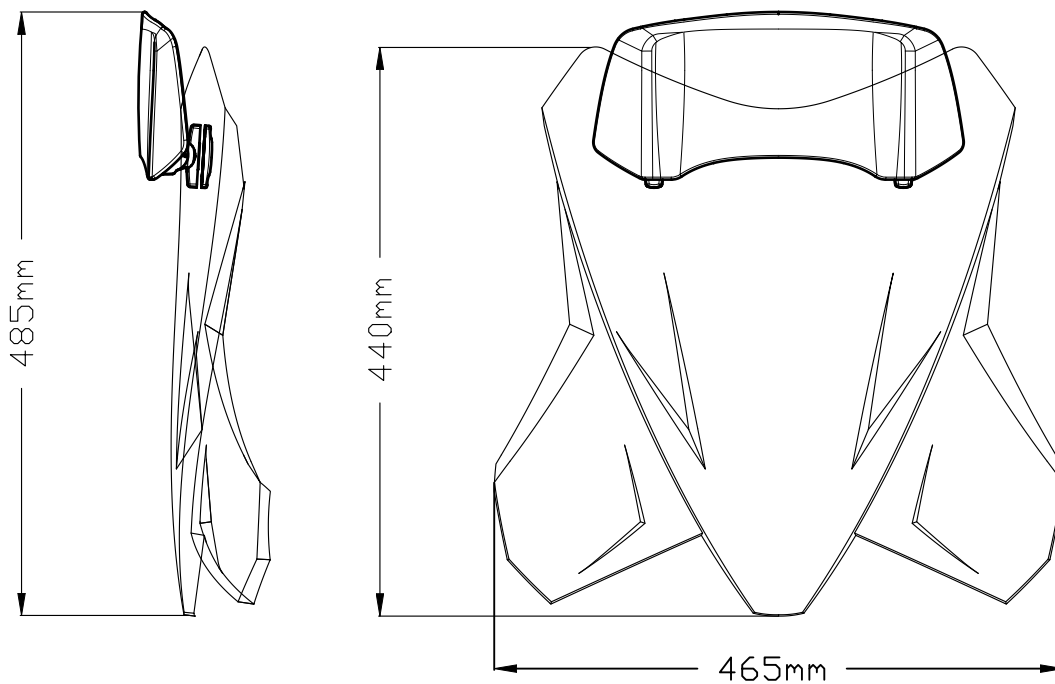

TOURING SCREEN WITH VISOR AT LOWER POSITION

TOURING SCREEN WITH VISOR AT UPPER POSITION

	<p><b>PROJECT NAME:</b> TOURING SCREEN WITH VISOR FOR KTM 1290 SUPERADVENTURE R/S '21-</p>	<p>REF: 20586</p>	
	<p>Version:</p>	<p>DIN-A4</p>	<p>Hoja : 1/1</p>
<p>DRAWN BY: VANESA LUNA</p>	<p>Description:</p>	<p>MATERIAL: CN 4</p>	<p>THICKNESS: 4mm</p>
<p>DATE: 06/09/2021</p>		<p>VISOR :MULTI-ADJUSTABLE VISOR 2.0</p>	
<p>SCALE: 1:6</p>		<p>DIFFERENCE TO OEM SCREEN: <b>+55mm</b></p>	